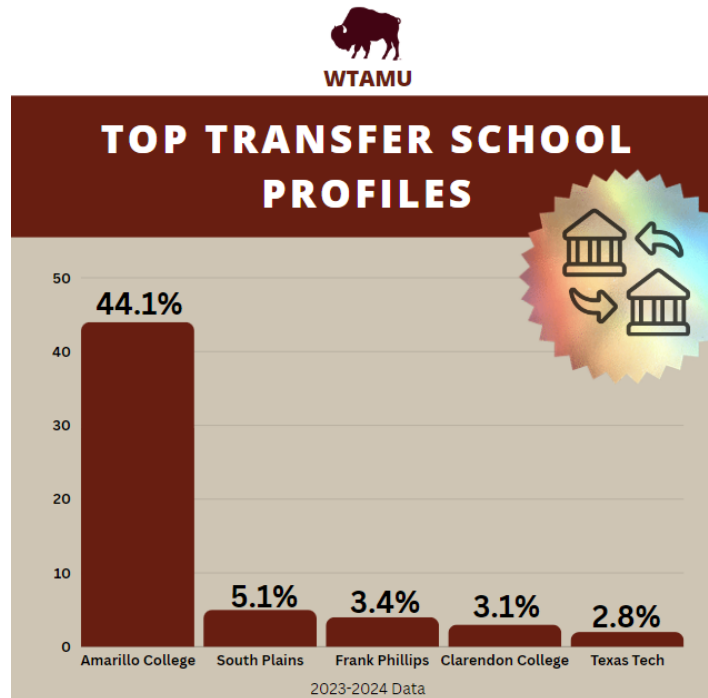

## Data Bite # 8 – Top Transfer Schools

### Top Transfer Schools

At WTAMU, 45.9% of the undergraduate students are transfer students. Given that nearly half of our student body consists of transfers, it's crucial to examine their backgrounds more closely. Transfer students typically come from two types of institutions: community colleges or 4-year universities. The chart below illustrates that 86.8% of these transfer students are from community colleges.